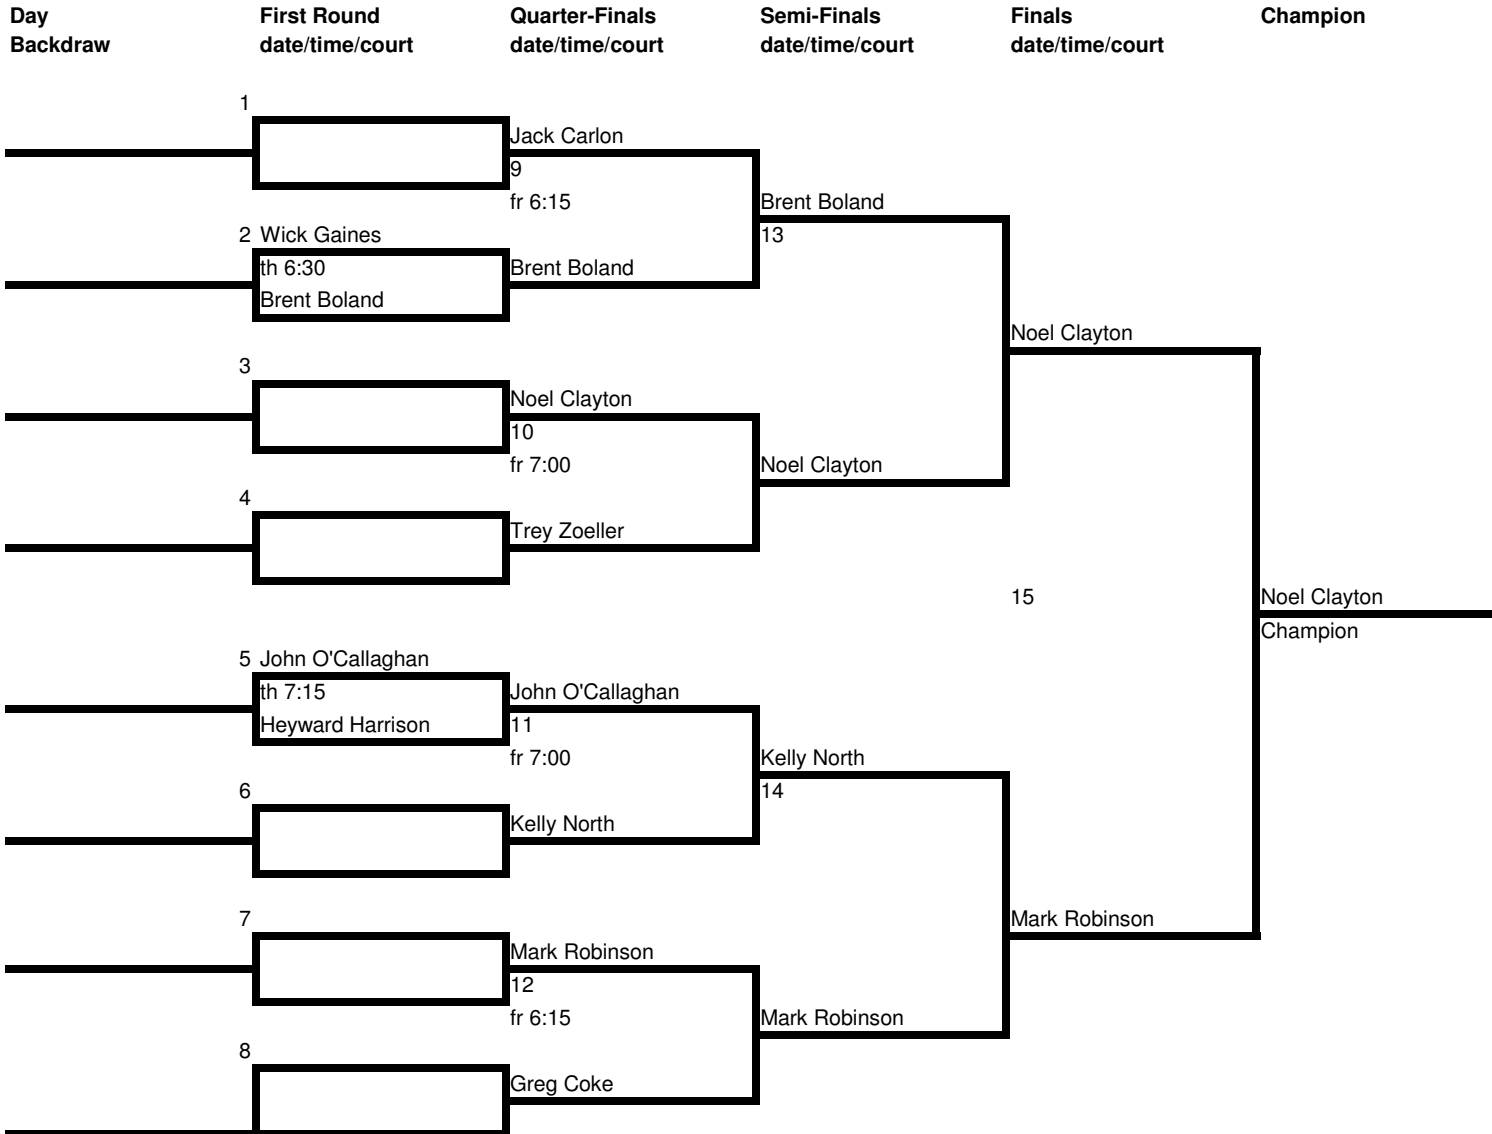

Kentucky Squash Racquets Association
 2006 Kentucky State Squash Open

Division 3.0

Division 3.5

Division 4.0

Division 4.5

Division 5.0