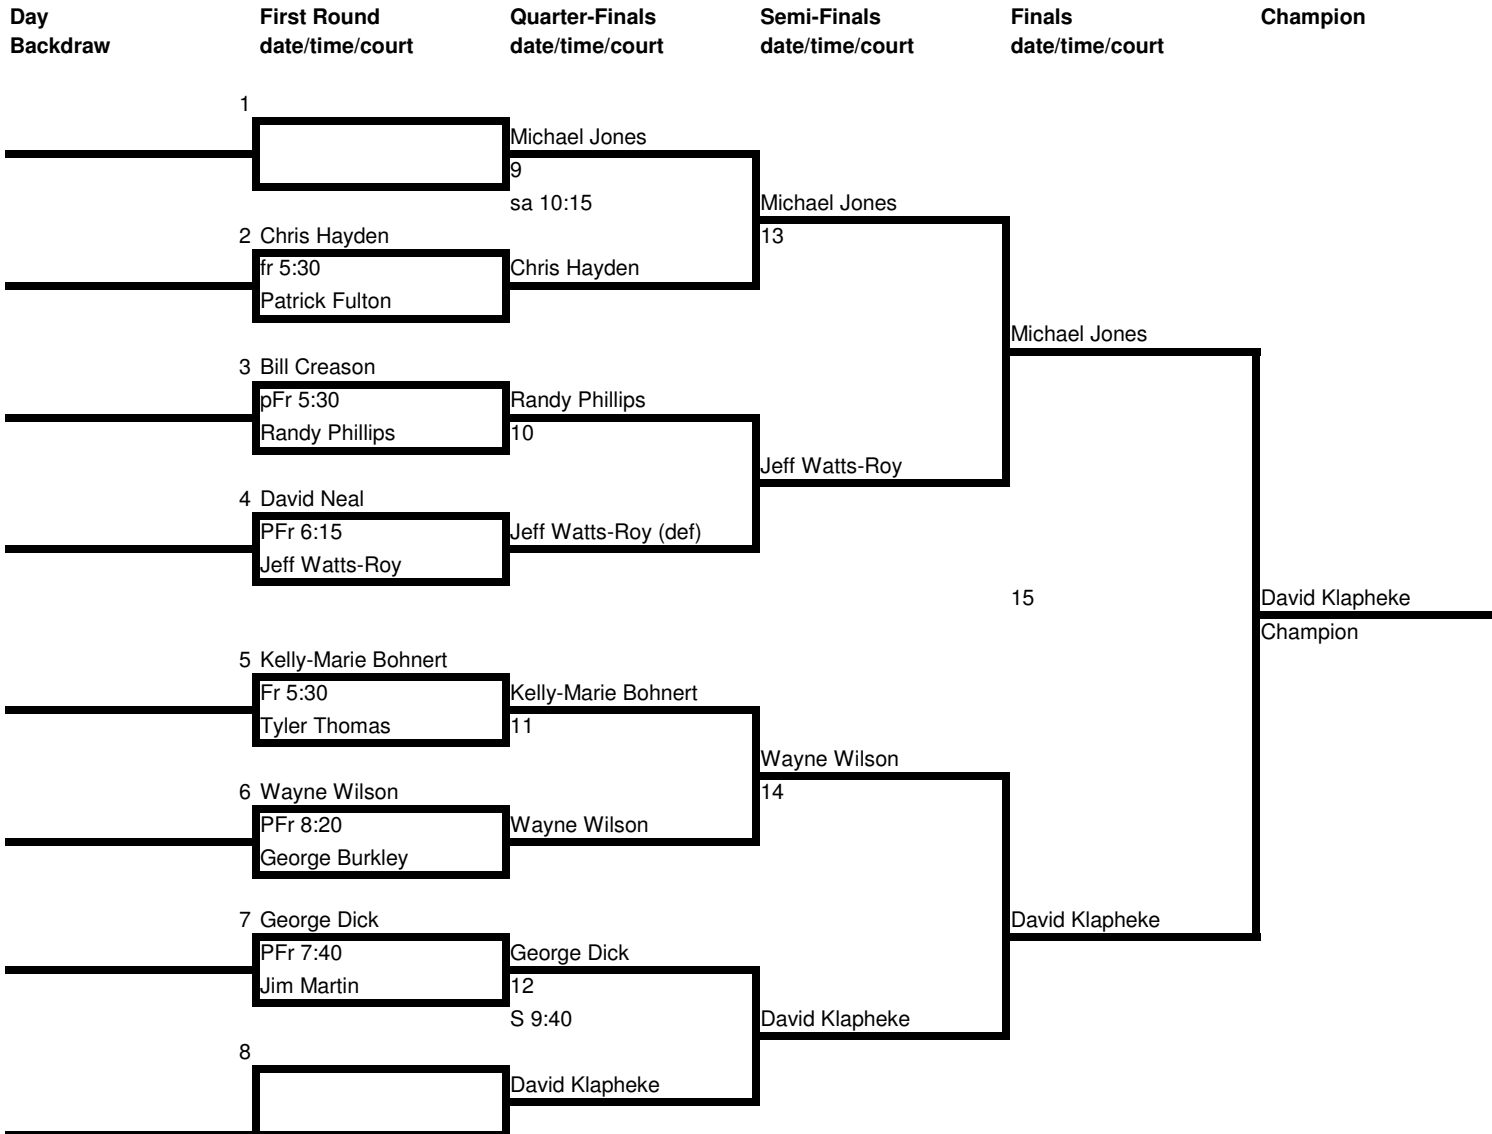

Kentucky Squash Racquets Association
 2006 Kentucky State Squash Open

Division 3.0

Division 3.5

Division 4.0

Division 4.5

Division 5.0