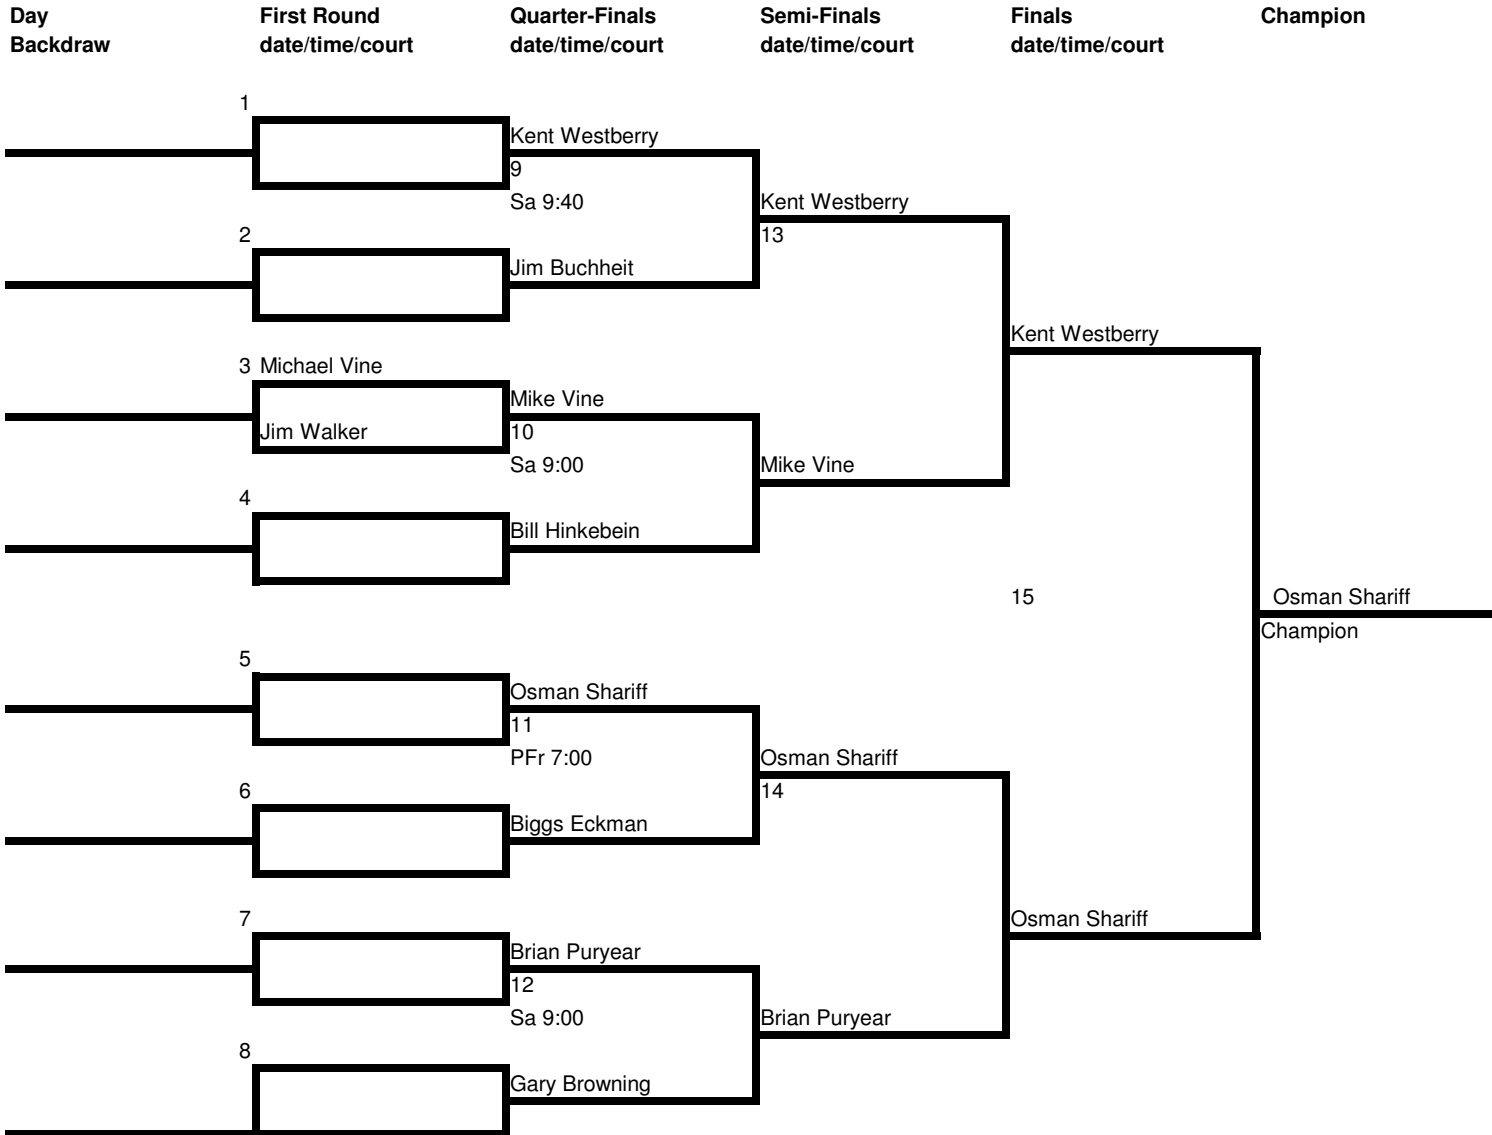

Kentucky Squash Racquets Association
 2006 Kentucky State Squash Open

Division 3.0

Division 3.5

Division 4.0

Division 4.5

Division 5.0