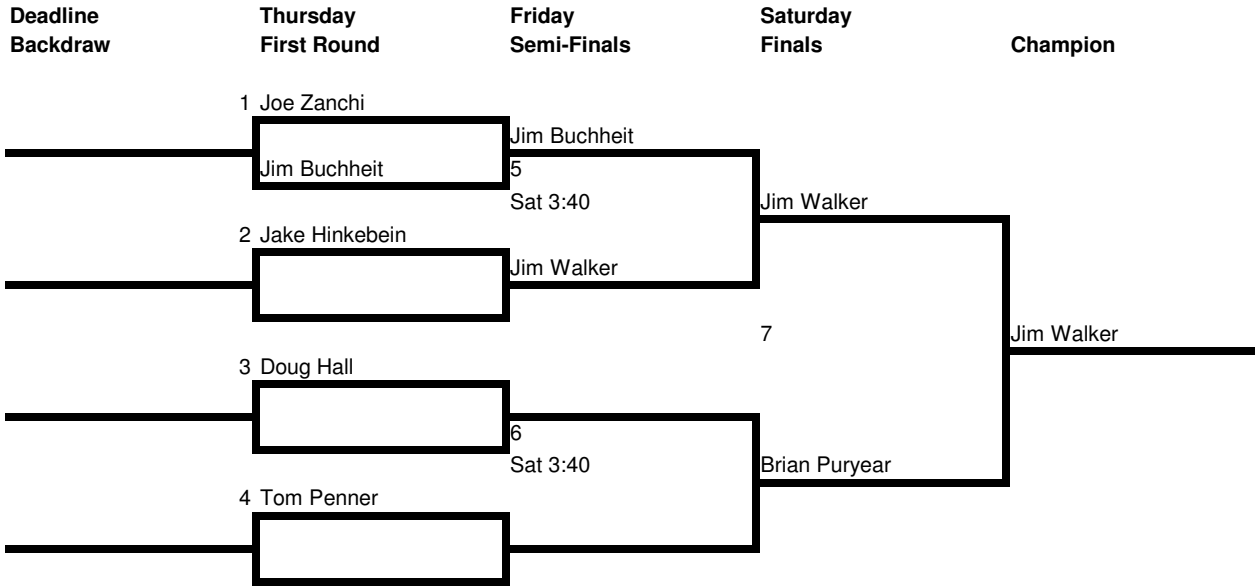

Kentucky Squash Racquets Association
 2006 Kentucky State Squash Open

Division 3.0

Division 3.5

Division 4.0

Division 4.5

Division 5.0